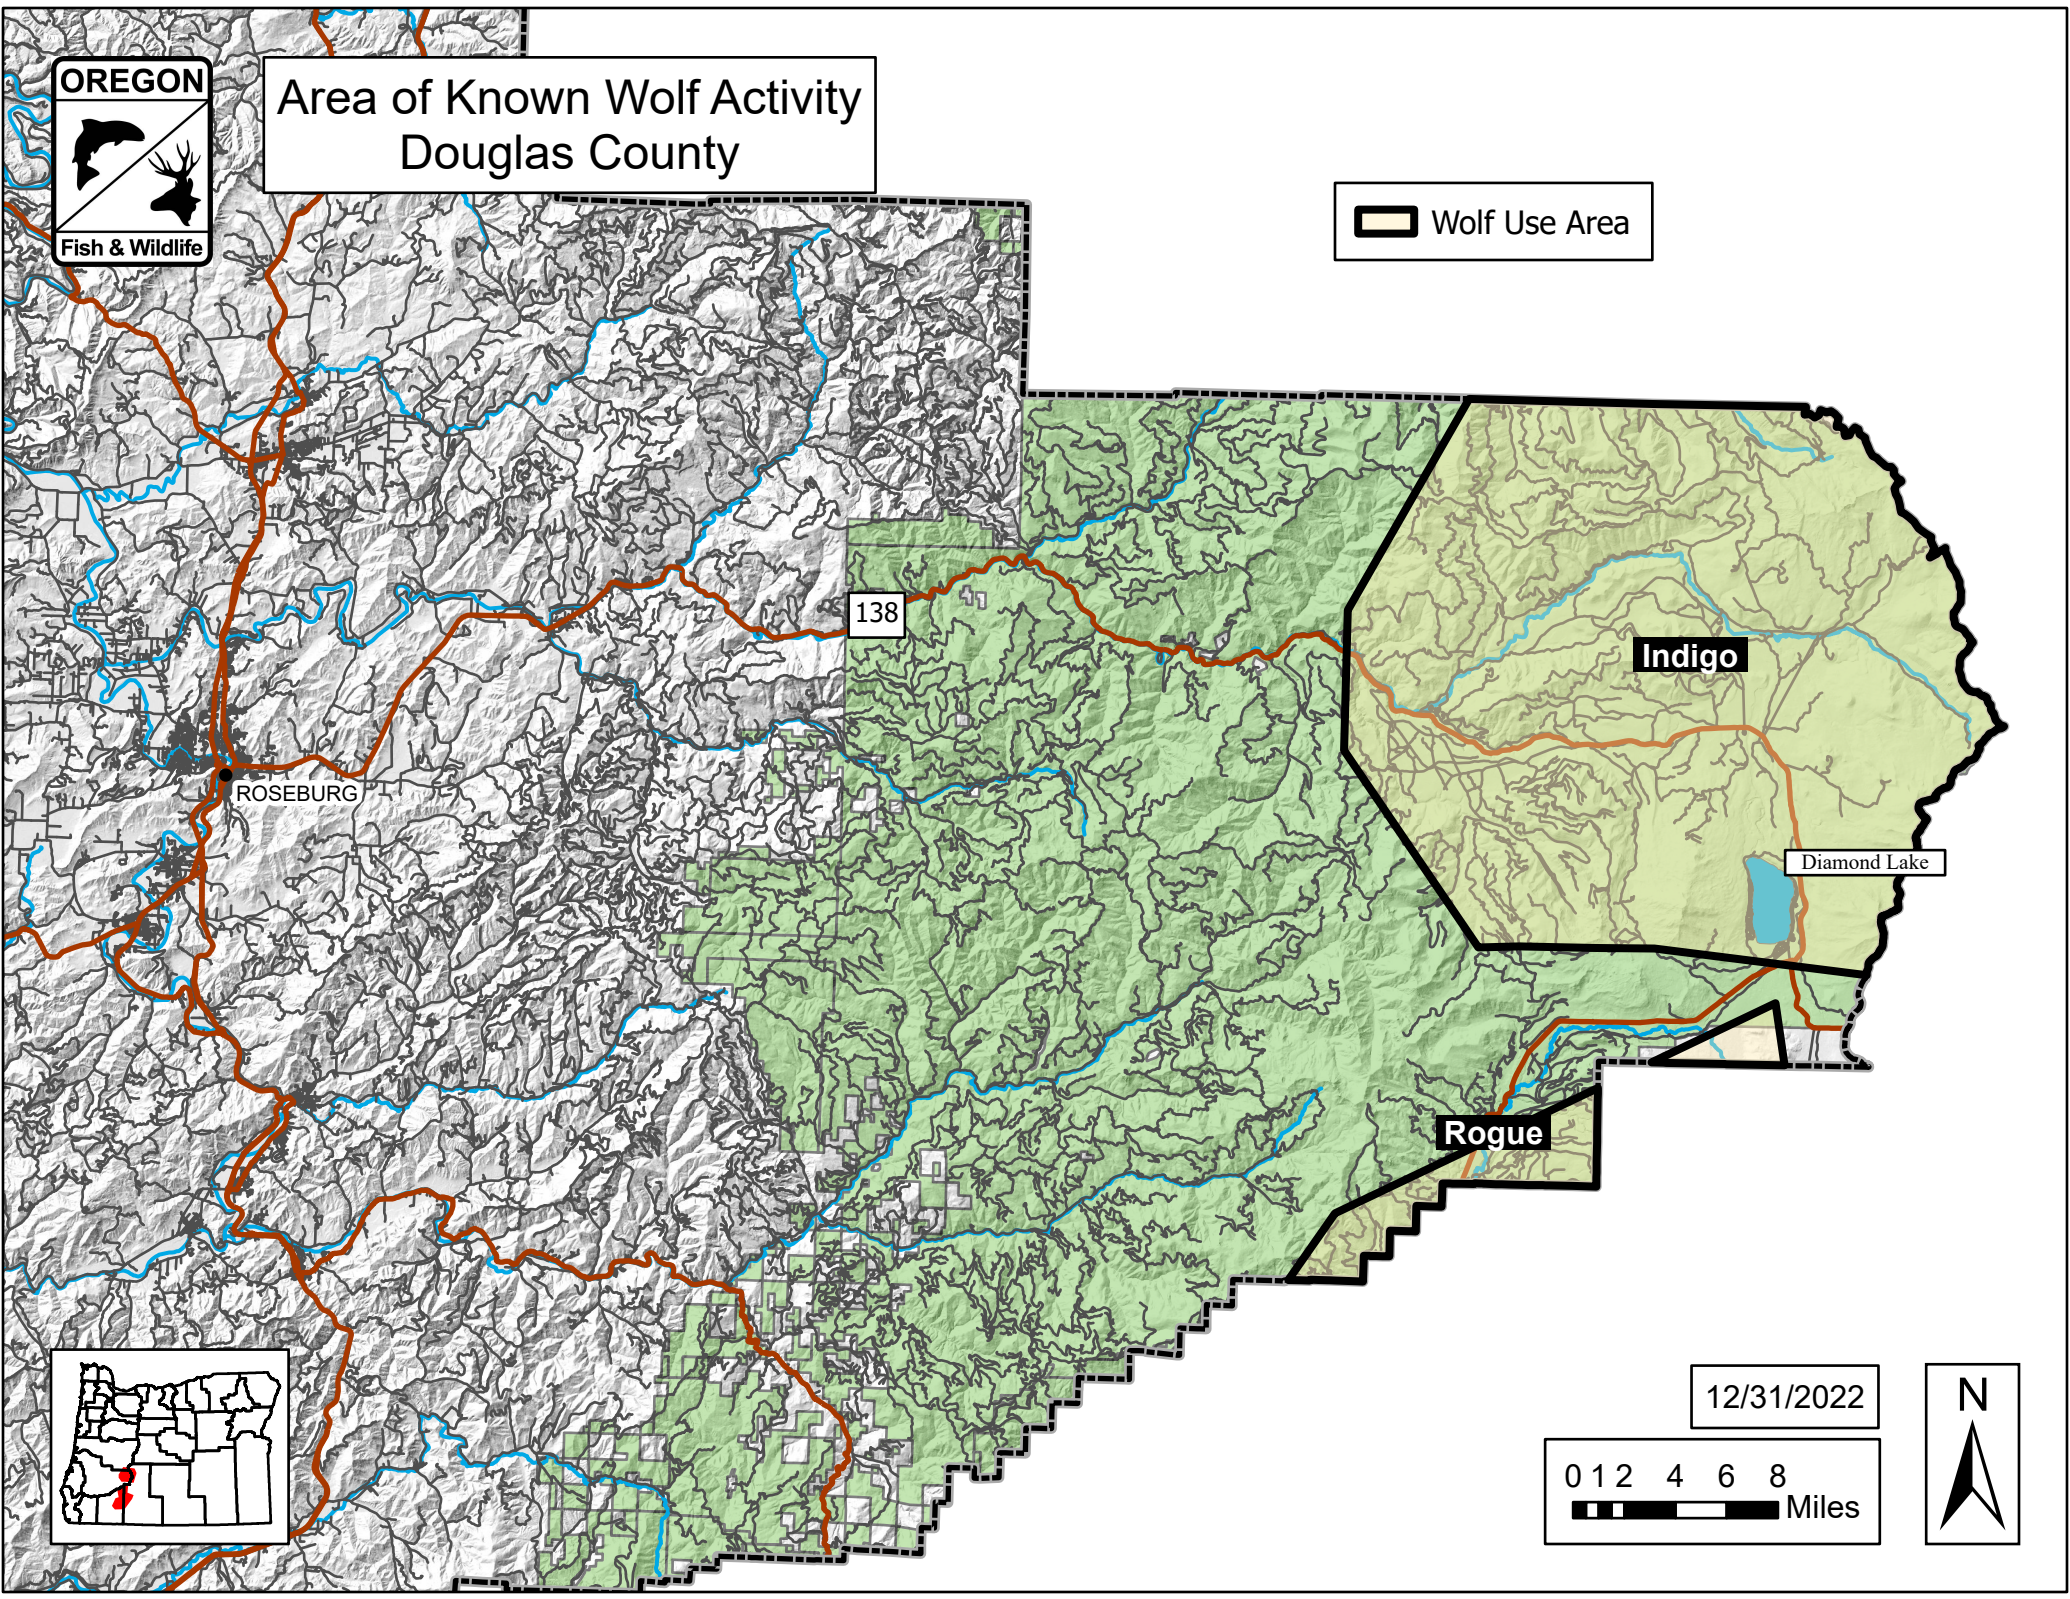

Area of Known Wolf Activity Douglas County

 Wolf Use Area

ROSEBURG

138

Indigo

Diamond Lake

Rogue

12/31/2022