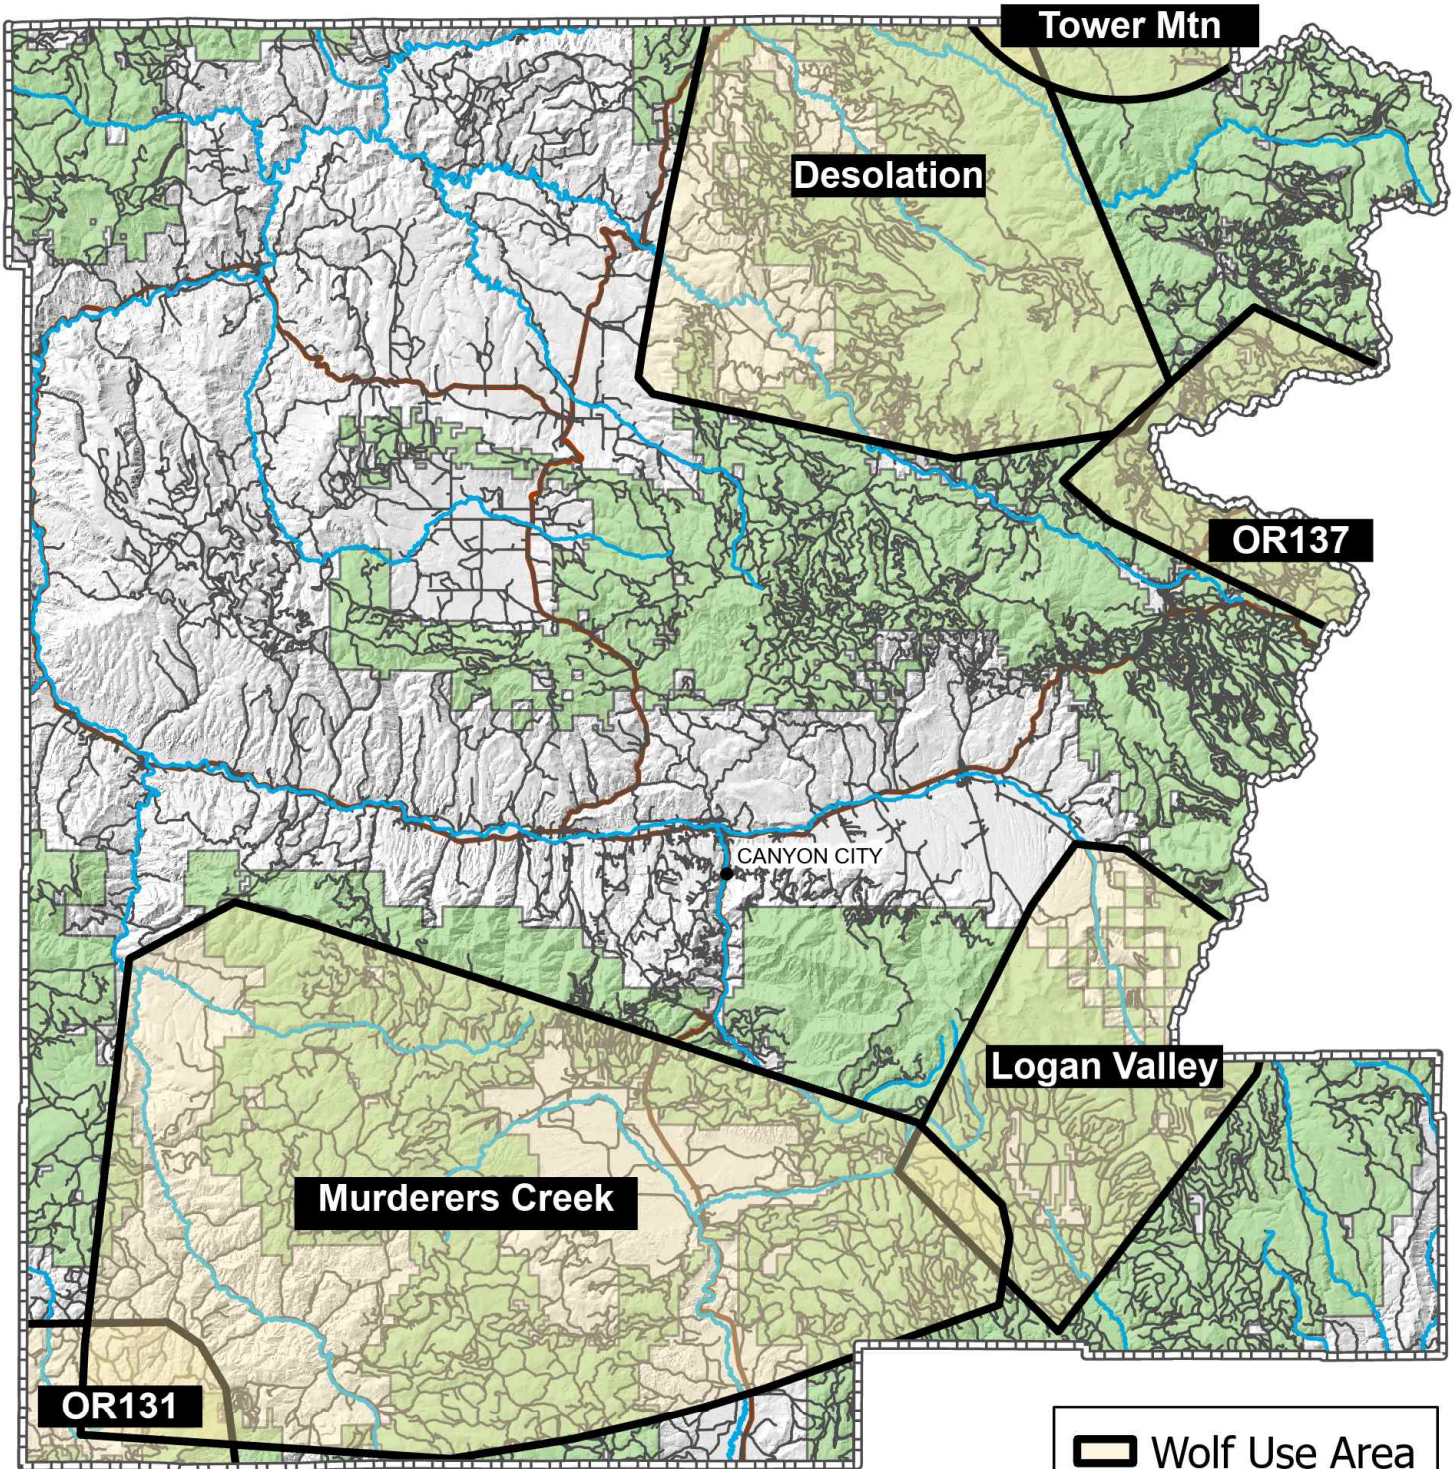

Area of Known Wolf Activity Grant County

11/22/2023

0 5 10 20 Miles

N

A scale bar showing 0, 5, 10, and 20 miles, and a north arrow pointing upwards.